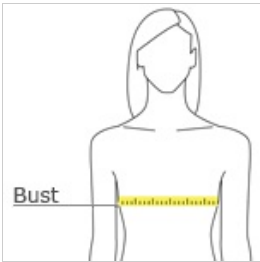

Hanes® Ladies Cool Dri® Performance T-Shirt 4830

- 4-ounce, 100% polyester interlock
- Wicks and dries quickly
- 50+ UPF rating
- Tag-free label
- Narrow ribbed collar
- Double-needle coverseamed neck
- Double-needle sleeves and hem

HOW TO MEASURE

BUST
With arms down at sides, measure around the upper body, under arms and around the fullest part of the bust.

SIZE CHART

	S	M	L	XL	2XL	3XL
Chest	4/6	8/10	12/14	16/18	20/22	24/26

COLOR INFORMATION