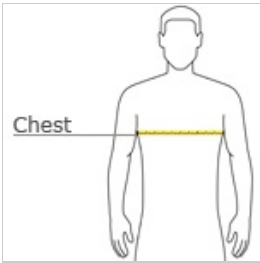

SPORT-TEK

Sport-Tek® Youth Sport-Wick® Raglan Colorblock Fleece Crewneck. YST242

With a nod to the classic baseball jersey, this moisture-wicking, anti-static crewneck has elastic sleeve cuffs which can easily slide up your arms and stay put for active sports.

- 100% polyester
- Raglan sleeves
- Scalloped hem

Due to the nature of 100% polyester performance fabrics, special care must be taken throughout the printing process.

CARE INSTRUCTIONS

Machine wash cold. Do not bleach. Tumble dry low. Cool Iron if necessary. Do not use softener

front

back

HOW TO MEASURE

CHEST
With arms down at sides, measure around the upper body, under arms and over the fullest part of the chest.

SIZE CHART

	XS	S	M	L	XL
Size	4	6/8	10/12	14/16	18/20
Chest	25-26	26-28	28-30	30-32	32-35