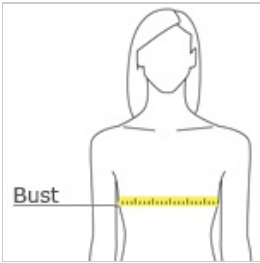

This tank is a warm-weather classic with a shirrtail hem that's flattering and fashionable.

- 3.66-ounce, 100% cotton
- 60/40 cotton/poly (Heather Grey)
- Slim fit
- Racerback detail

*Alternative Apparel reserves the right to prohibit the addition to any Alternative Apparel product any mark, name, design or logo that does not meet the high standards of the brand. Please contact your sales representative with questions. These products may not be resold without embellishment.*

**CARE INSTRUCTIONS**

Machine wash cold. Tumble dry low.

front

back

**HOW TO MEASURE**

**BUST**

With arms down at sides, measure around the upper body, under arms and around the fullest part of the bust.

**SIZE CHART**

	S	M	L	XL
Bust	32-34	34-36	36-38	39-40

**COLOR INFORMATION**

						
Black PMS NTR BLACK	Dusty Plum PMS 5285 C	Heather Grey PMS HEATHERED	Navy PMS 2378 C	Peacock PMS 2392 C	Redwood PMS 188 C	White PMS WHITE